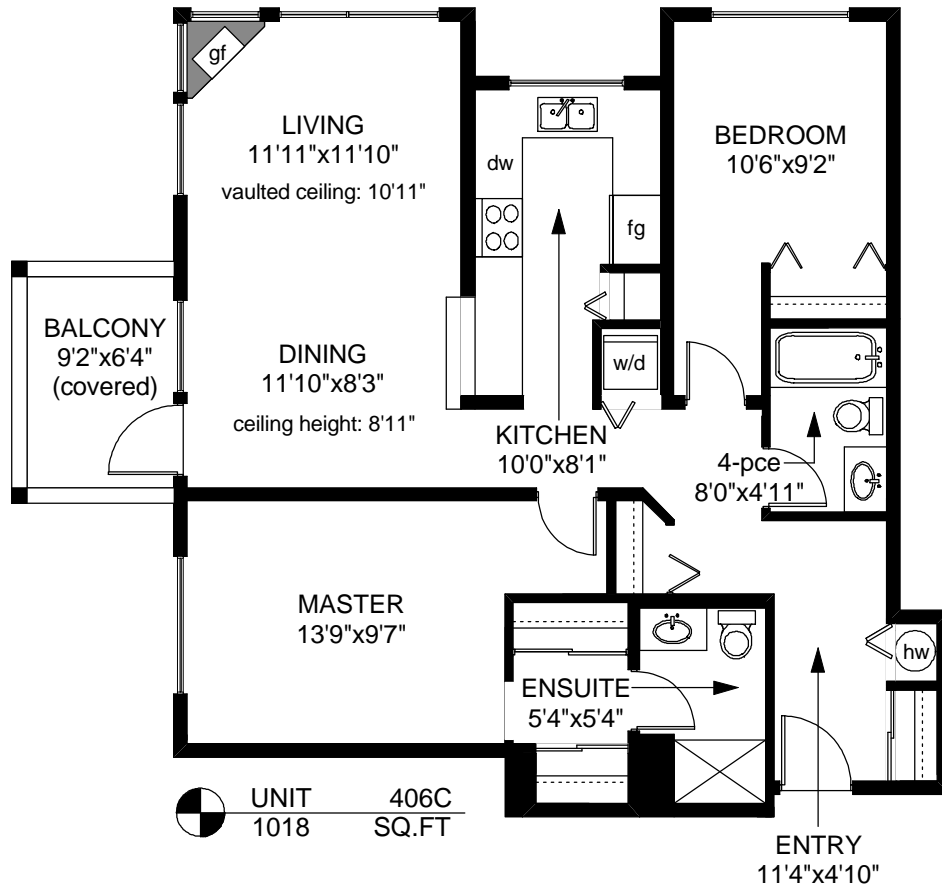

406C-1115 CRAIGFLOWER ROAD

	FINISHED SQ. FT.	UNFINISHED SQ. FT.	TOTAL SQ. FT.
UNIT 406C	1018	0	1018
TOTAL	1018	0	1018
PATIO	0	68	68

PREPARED FOR THE EXCLUSIVE USE OF
EMMA DIXON-WILL OF RE/MAX CAMOSUN

MEASURED ON: 07/16/10
DRAWING FILE: 08560